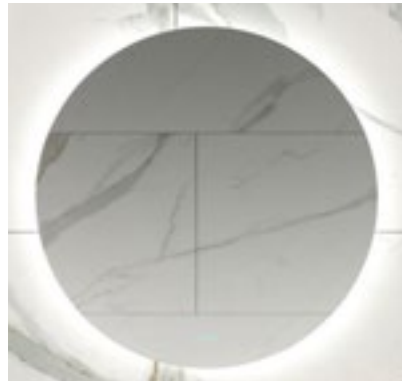

4200K

Organic

Ural

4200K

Ural

Pyrenean cut

5200K

Pyrenean cut